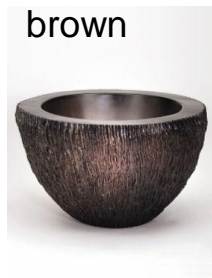

Fibreglas

Fibreglass texture Bowl

brown