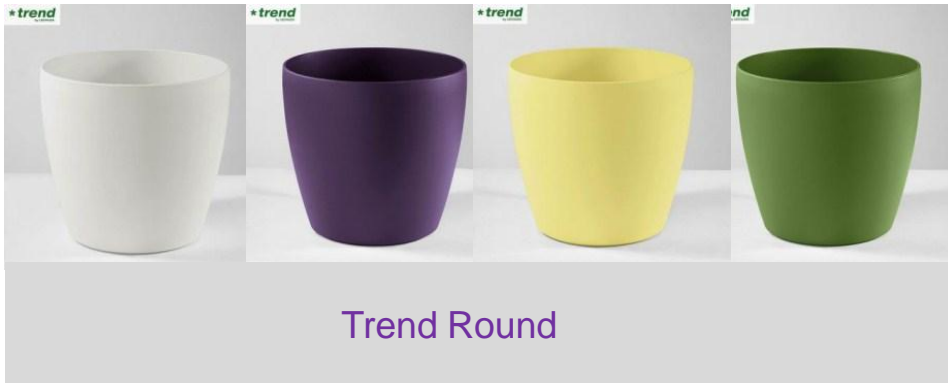

Jura& Krappa

Square
anthracite

Square
red

Square white

Round
anthracite, grey, red, white

Krappa

Partner

Ocean
Claze

Lechuza

Delta

Maxi Cubi

Quadro

Classico

Windowsill Complete

Lechuza

Cubico