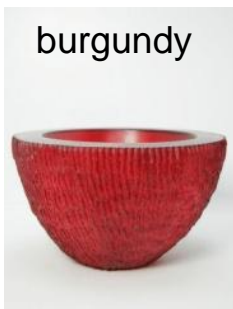

Couple

Fibreglas

Fibreglass square

Applegreen

Iceblue

Fibreglass Chair Red

Fibreglass texture Partner

brown

natural

Natural

Orange

Dark-red

Fibreglass rectangle

texture Bowl aquablue

Fibreglass texture Bowl

burgundy